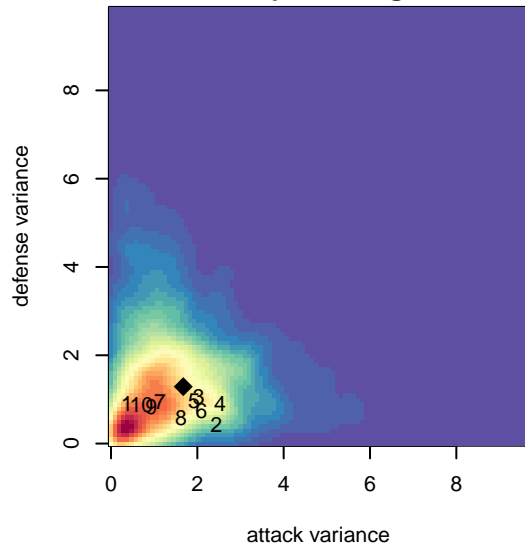

# FME Fusion G01

Fife Milton Edgewood  
 Fife, WA  
 G01 total strength=1512  
 attack=13.21 defense=10.52  
 spr league = Win NPSL Div 1 (01) U16

alt names used:

Venues played:  
 2016 Starfire Spring Classic GU16  
 2016 Mt Hood Challenge U16 Gold/Silver  
 2016 Win NPSL Division 1 (01) U16

**FME Fusion G01**  
 Dots are actual minus expected GF (blue circles) and GA (red triangles).  
 Blue line is smoothed change in attack strength. Red is smoothed change in defense strength.

**attack and defense variance (black dot)  
relative to other teams  
and top 10 in region**

**Performance relative to 13 month average**

Distribution of opponents  
 Red = Lose zone, Blue = Win zone, Green = Even  
 Black line separates win/lose zones

lot. A=Neither has attack advantage, B=Opponent has both attack and defense advantage, C=Opponent has both attack and defense disadvantage, D=Both have